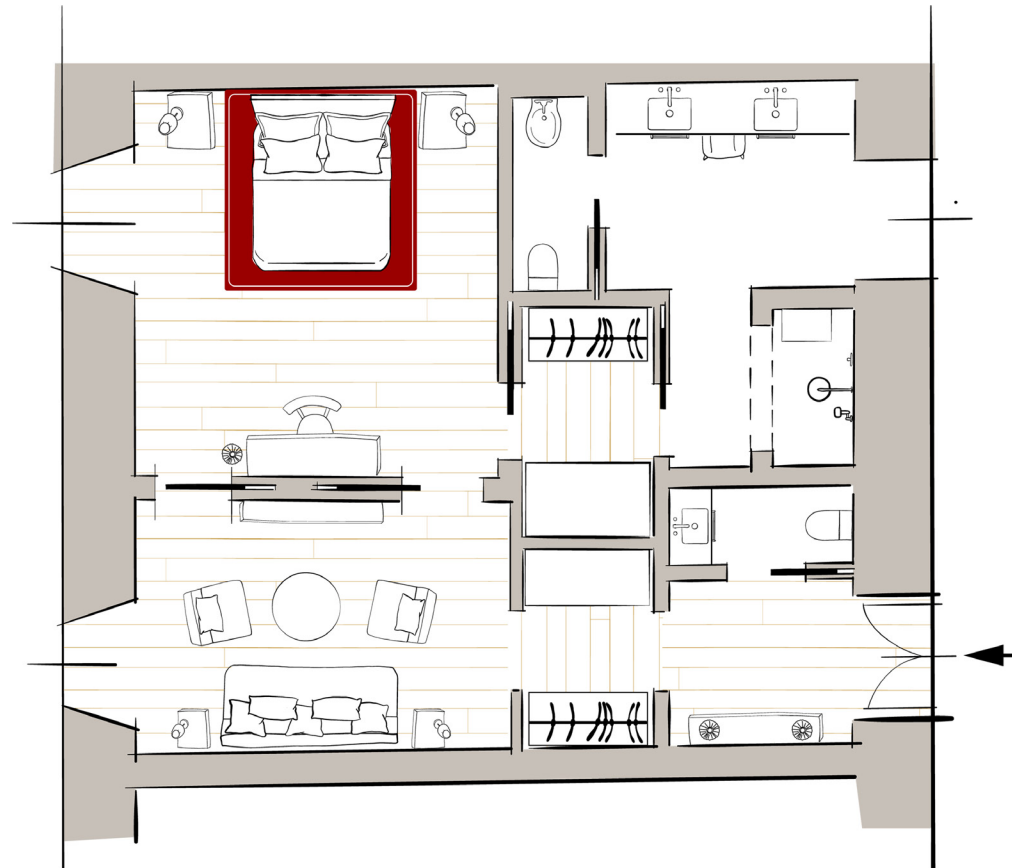

PORTRAIT
MILANO

Suite

avg 70 mq - 753 sq.ft.