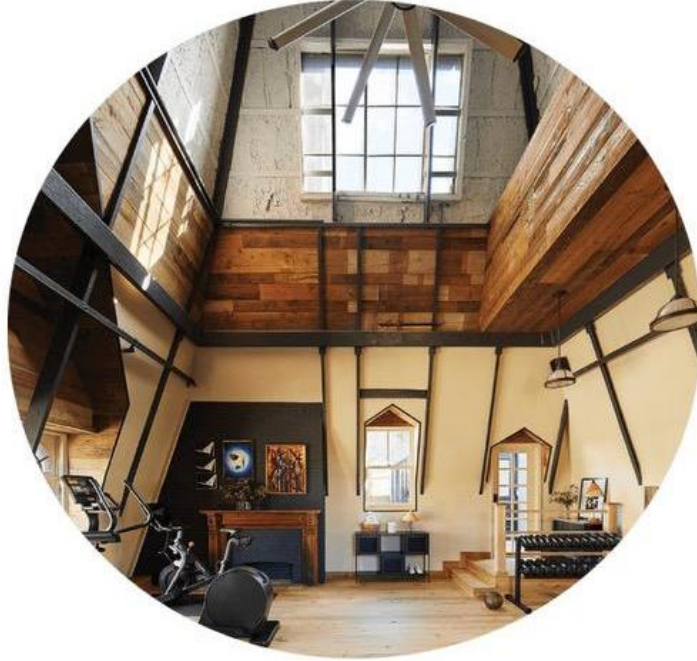

HOTEL CHELSEA, NEW YORK CITY
ANNIE SCHLECHTER.

SKYLINE VIEWS MEET PAMPERED PLEASURES AT THE HOTEL'S NEW PENTHOUSE SPA AND GYM. DESIGNER CATE MILLS COLLABORATED WITH THE PROPERTY'S OWN TEAM TO BLEND ORIGINAL BRICKWORK WITH REFINED TIMBER AND TILE TOUCHES, CREATING A DREAMY BACKDROP TO SIGNATURE MASSAGES. [HOTELCHELSEA.COM](https://www.hotelchelsea.com)

PORTRAIT MILANO
TIM LABENDA.

SET WITHIN A FORMER MILANESE SEMINARY, **THE LONGEVITY SPA** OFFERS A RANGE OF REGENERATIVE TREATMENTS AIMED AT LIFE EXTENSION. (THINK DETOX RITUALS AND ANTI-AGING TINCTURES.) THE INDOOR SWIMMING POOL ALONE IS A STUDY IN GOOD BONES, WITH ITS STATELY COLUMNS AND VAULTED CEILINGS.
LUNGARNOCOLLECTION.COM