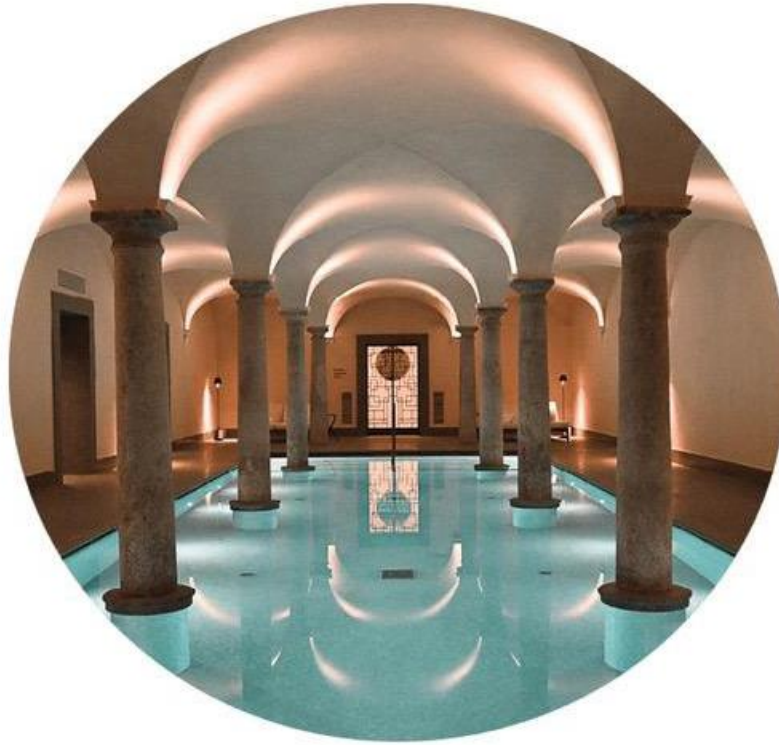

HOTEL CHELSEA, NEW YORK CITY
ANNIE SCHLECHTER.

SKYLINE VIEWS MEET PAMPERED PLEASURES AT THE HOTEL'S NEW PENTHOUSE SPA AND GYM. DESIGNER CATE MILLS COLLABORATED WITH THE PROPERTY'S OWN TEAM TO BLEND ORIGINAL BRICKWORK WITH REFINED TIMBER AND TILE TOUCHES, CREATING A DREAMY BACKDROP TO SIGNATURE MASSAGES. [HOTELCHELSEA.COM](https://www.hotelchelsea.com)

PORTRAIT MILANO
TIM LABENDA.

SET WITHIN A FORMER MILANESE SEMINARY, **THE LONGEVITY SPA** OFFERS A RANGE OF REGENERATIVE TREATMENTS AIMED AT LIFE EXTENSION. (THINK DETOX RITUALS AND ANTI-AGING TINCTURES.) THE INDOOR SWIMMING POOL ALONE IS A STUDY IN GOOD BONES, WITH ITS STATELY COLUMNS AND VAULTED CEILINGS.
LUNGARNOCOLLECTION.COM